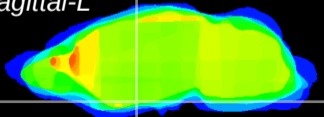

Coronal

Sagittal-R

Sagittal-L

ViBrism: CX15654
Horizontal

S0