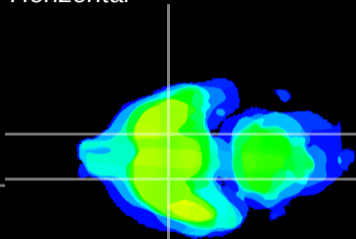

Coronal

Sagittal-R

Sagittal-L

ViBrism: CX15654
Horizontal

S0