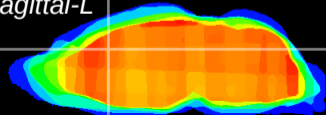

Coronal

Sagittal-R

Sagittal-L

ViBrism: CX15655  
Horizontal

Cx cingulate