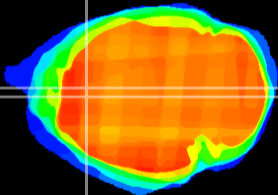

Coronal

Sagittal-R

Sagittal-L

ViBrism: CX15655  
Horizontal

Cx cingulate