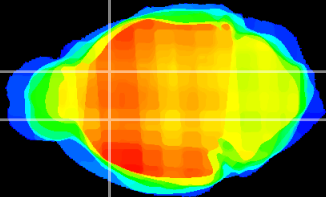

Coronal

Sagittal-R

Sagittal-L

ViBriSM: CX15656
Horizontal

CPU medial