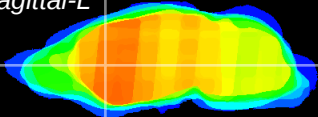

Coronal

Sagittal-R

Sagittal-L

ViBriSM: CX15656
Horizontal

CPU medial