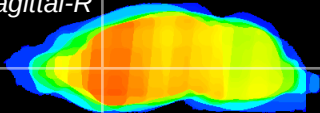

Coronal

Sagittal-R

Sagittal-L

ViBriSM: CX15656
Horizontal

CPU medial