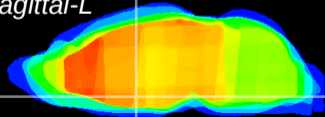

Coronal

Sagittal-R

Sagittal-L

ViBriSm: CX15659
Horizontal

SPa dorsal