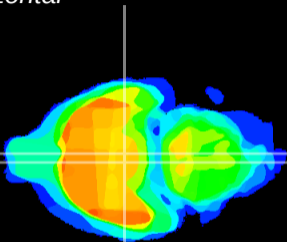

Coronal

Sagittal-R

Sagittal-L

ViBrism: CX15659
Horizontal

VMH