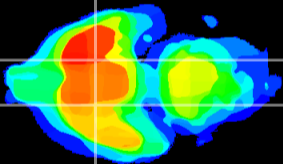

Coronal

Sagittal-R

Sagittal-L

ViBrisM: CX15664
Horizontal

S0