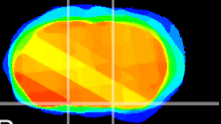

Coronal

Sagittal-R

Sagittal-L

ViBrisM: CX15664
Horizontal

S0