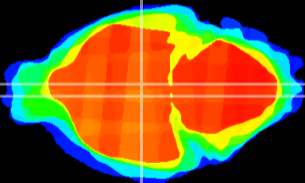

Coronal

Sagittal-R

Sagittal-L

ViBrism: CX15673
Horizontal

DM