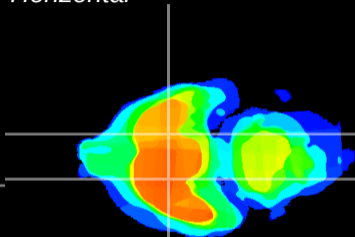

Coronal

Sagittal-R

Sagittal-L

ViBrism: CX15674
Horizontal

S0