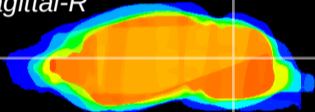

Coronal

Sagittal-R

Sagittal-L

ViBrism: CX15675
Horizontal

Cb nucleus