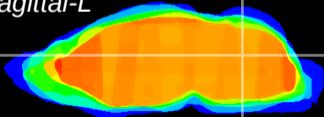

Coronal

Sagittal-R

Sagittal-L

ViBrism: CX15675
Horizontal

Cb nucleus