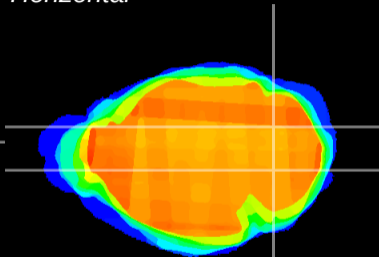

Coronal

Sagittal-R

Sagittal-L

ViBrism: CX15675
Horizontal

Cb nucleus