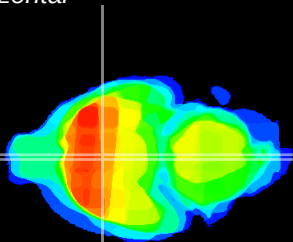

Coronal

Sagittal-R

Sagittal-L

ViBrism: CX15680
Horizontal

SPa ventral