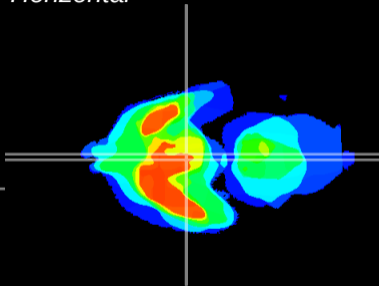

Coronal

Sagittal-R

Sagittal-L

ViBrism: CX15681
Horizontal

Arc