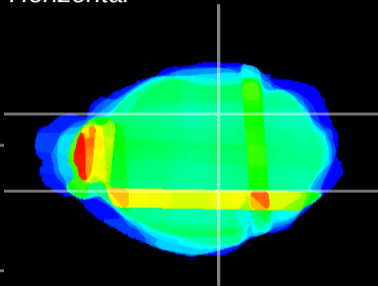

Coronal

Sagittal-R

Sagittal-L

ViBrism: CX15684
Horizontal

MG