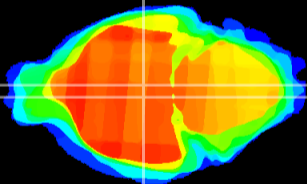

Coronal

Sagittal-R

Sagittal-L

ViBrism: CX15687
Horizontal

DM