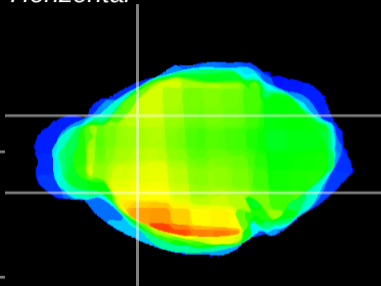

*Coronal*

*Sagittal-R*

*Sagittal-L*

ViBrism: CX15688  
*Horizontal*

CPU lateral