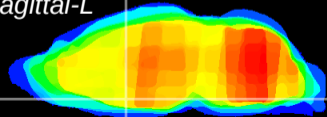

Coronal

Sagittal-R

Sagittal-L

ViBrism: CX15690
Horizontal

MPA