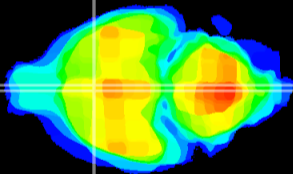

Coronal

Sagittal-R

Sagittal-L

ViBrism: CX15690
Horizontal

MPA