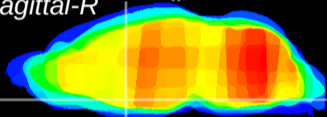

Coronal

Sagittal-R

Sagittal-L

ViBrism: CX15690
Horizontal

MPA