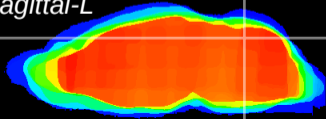

Coronal

Sagittal-R

Sagittal-L

ViBrism: CX15695  
Horizontal

Cb vermis