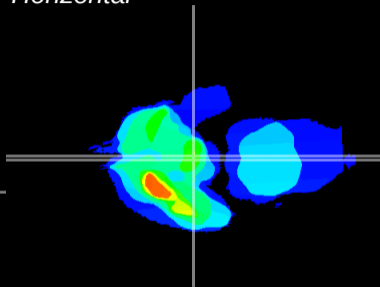

Coronal

Sagittal-R

Sagittal-L

ViBrism: CX15695
Horizontal

ME