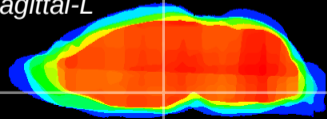

Coronal

Sagittal-R

Sagittal-L

ViBrism: CX15699
Horizontal

DM