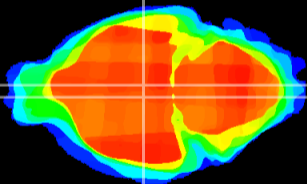

Coronal

Sagittal-R

Sagittal-L

ViBrism: CX15699
Horizontal

DM