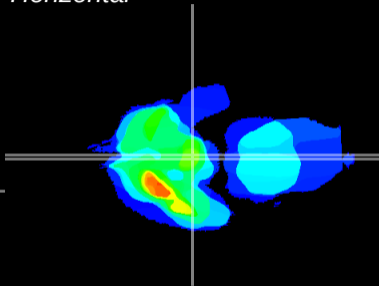

Coronal

Sagittal-R

Sagittal-L

ViBrism: CX15701
Horizontal

ME