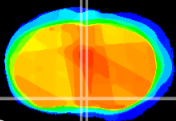

Coronal

Sagittal-R

Sagittal-L

ViBrism: CX15701
Horizontal

MPA