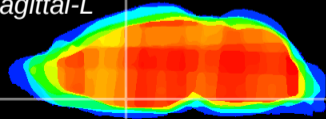

Coronal

Sagittal-R

Sagittal-L

ViBrism: CX15701
Horizontal

MPA