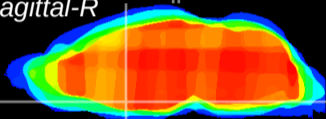

Coronal

Sagittal-R

Sagittal-L

ViBrism: CX15701
Horizontal

MPA