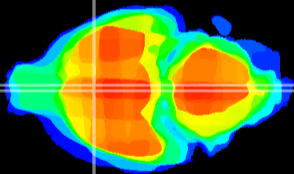

Coronal

Sagittal-R

Sagittal-L

ViBrism: CX15701
Horizontal

MPA