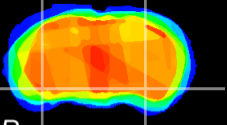

Coronal

Sagittal-R

Sagittal-L

ViBrism: CX15701
Horizontal

ventral S