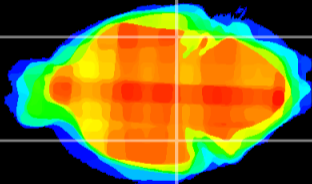

Coronal

Sagittal-R

Sagittal-L

ViBrism: CX15701
Horizontal

ventral S