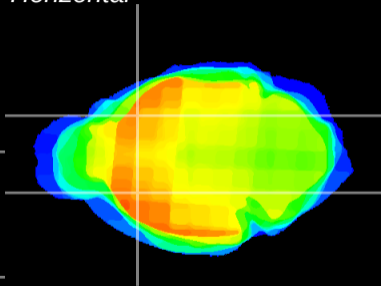

Coronal

Sagittal-R

Sagittal-L

ViBrism: CX15703
Horizontal

CPU lateral