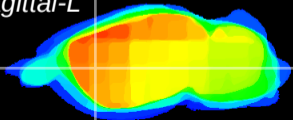

Coronal

Sagittal-R

Sagittal-L

ViBrism: CX15703
Horizontal

CPU lateral