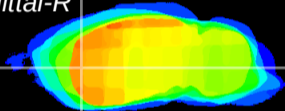

Coronal

Sagittal-R

Sagittal-L

ViBrism: CX15703
Horizontal

CPU lateral