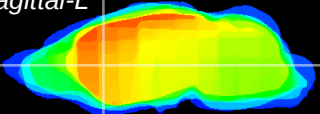

Coronal

Sagittal-R

Sagittal-L

ViBriSM: CX15703
Horizontal

CPU medial