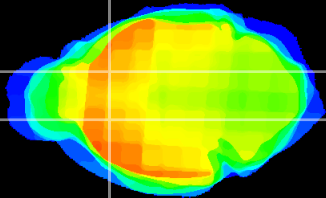

Coronal

Sagittal-R

Sagittal-L

ViBriSM: CX15703
Horizontal

CPU medial