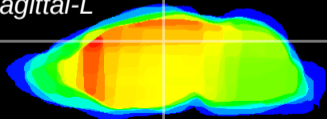

Coronal

Sagittal-R

Sagittal-L

ViBrism: CX15705
Horizontal

DG