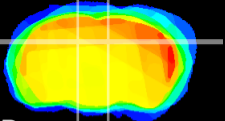

Coronal

Sagittal-R

Sagittal-L

ViBrism: CX15705
Horizontal

DG