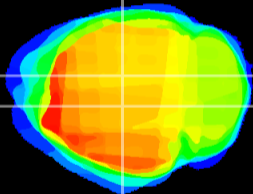

Coronal

Sagittal-R

Sagittal-L

ViBrism: CX15705
Horizontal

DG