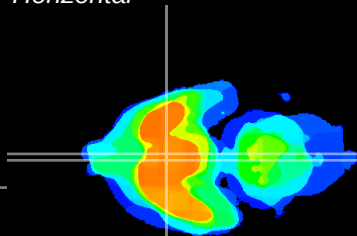

Coronal

Sagittal-R

Sagittal-L

ViBrism: CX15707
Horizontal

SCN