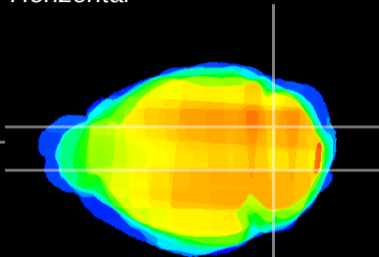

Coronal

Sagittal-R

Sagittal-L

ViBrism: CX15708  
Horizontal

Cb nucleus