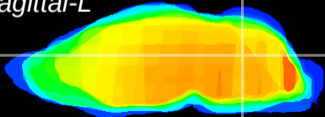

Coronal

Sagittal-R

Sagittal-L

ViBrism: CX15708  
Horizontal

Cb nucleus