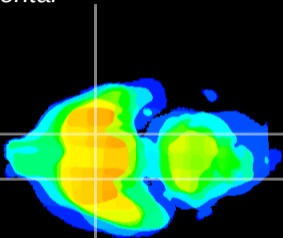

Coronal

Sagittal-R

Sagittal-L

ViBrism: CX15708
Horizontal

S0