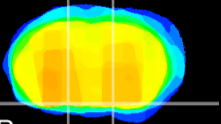

Coronal

Sagittal-R

Sagittal-L

ViBrism: CX15708
Horizontal

S0