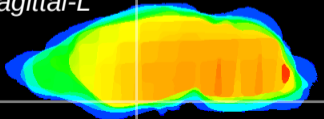

Coronal

Sagittal-R

Sagittal-L

ViBrism: CX15708
Horizontal

S0