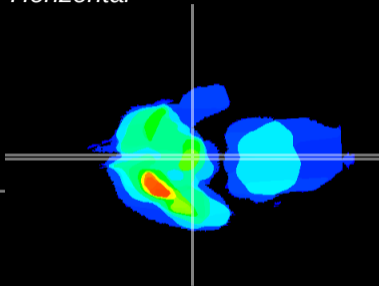

Coronal

Sagittal-R

Sagittal-L

ViBrism: CX15709
Horizontal

ME