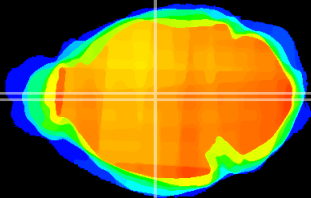

Coronal

Sagittal-R

Sagittal-L

ViBrism: CX15710
Horizontal

MD