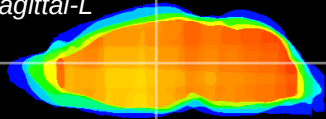

Coronal

Sagittal-R

Sagittal-L

ViBrism: CX15710
Horizontal

MD