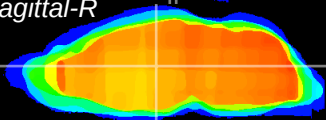

Coronal

Sagittal-R

Sagittal-L

ViBrism: CX15710
Horizontal

MD