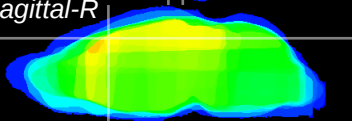

Coronal

Sagittal-R

Sagittal-L

ViBriSM: CX15715
Horizontal

Cx motor