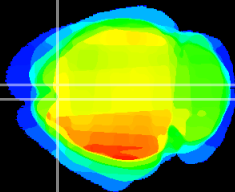

Coronal

Sagittal-R

Sagittal-L

ViBriSM: CX15715
Horizontal

Cx motor