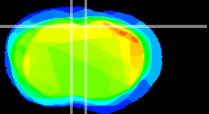

Coronal

Sagittal-R

Sagittal-L

ViBriSM: CX15715
Horizontal

Cx motor