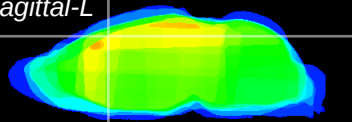

Coronal

Sagittal-R

Sagittal-L

ViBriSM: CX15715
Horizontal

Cx motor