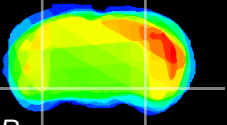

Coronal

Sagittal-R

Sagittal-L

ViBrism: CX15715
Horizontal