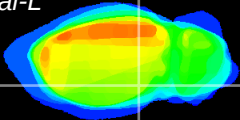

Coronal

Sagittal-R

Sagittal-L

ViBrism: CX15715
Horizontal