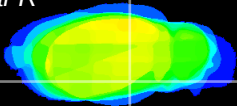

Coronal

Sagittal-R

Sagittal-L

ViBrism: CX15715
Horizontal