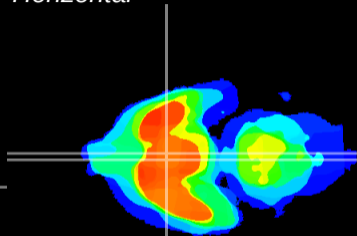

Coronal

Sagittal-R

Sagittal-L

ViBriSM: CX15716
Horizontal

SCN