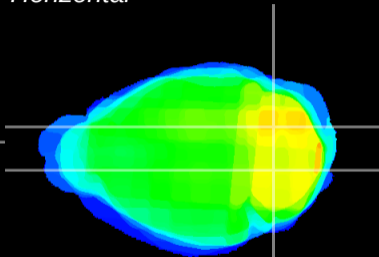

Coronal

Sagittal-R

Sagittal-L

ViBriSM: CX15720
Horizontal

Cb nucleus