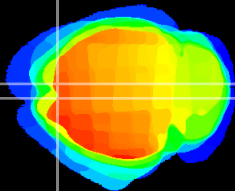

Coronal

Sagittal-R

Sagittal-L

ViBris: CX15721
Horizontal

Cx motor