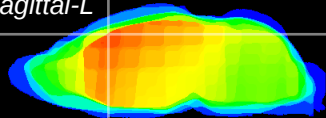

Coronal

Sagittal-R

Sagittal-L

ViBris: CX15721
Horizontal

Cx motor