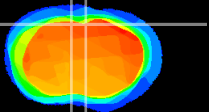

Coronal

Sagittal-R

Sagittal-L

ViBris: CX15721
Horizontal

Cx motor