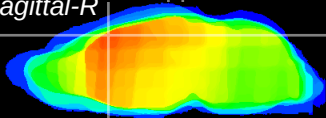

Coronal

Sagittal-R

Sagittal-L

ViBris: CX15721
Horizontal

Cx motor