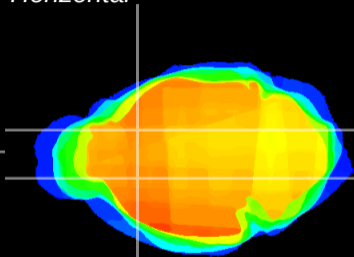

Coronal

Sagittal-R

Sagittal-L

ViBrism: CX15723
Horizontal

CPU medial