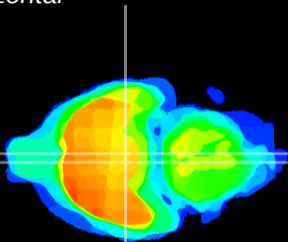

Coronal

Sagittal-R

Sagittal-L

ViBrism: CX15724
Horizontal

VMH