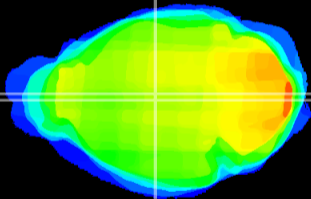

Coronal

Sagittal-R

Sagittal-L

ViBrism: CX15726
Horizontal

MD