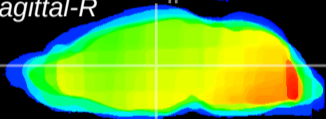

Coronal

Sagittal-R

Sagittal-L

ViBrism: CX15726
Horizontal

MD