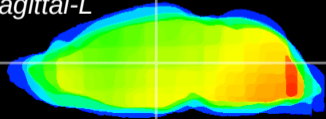

Coronal

Sagittal-R

Sagittal-L

ViBrism: CX15726
Horizontal

MD