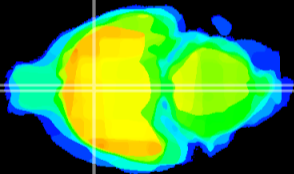

Coronal

Sagittal-R

Sagittal-L

ViBrism: CX15729
Horizontal

MPA