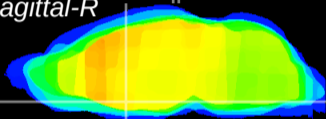

Coronal

Sagittal-R

Sagittal-L

ViBrism: CX15729
Horizontal

MPA