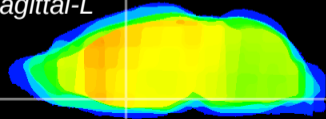

Coronal

Sagittal-R

Sagittal-L

ViBrism: CX15729
Horizontal

MPA