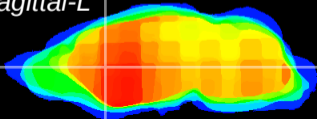

Coronal

Sagittal-R

Sagittal-L

ViBrisM: CX15730
Horizontal

CPU medial