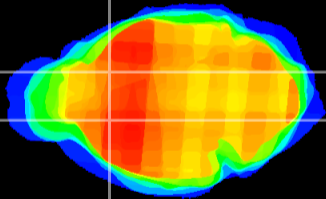

Coronal

Sagittal-R

Sagittal-L

ViBrisM: CX15730
Horizontal

CPU medial