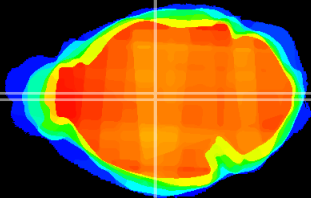

Coronal

Sagittal-R

Sagittal-L

ViBrism: CX15732
Horizontal

MD