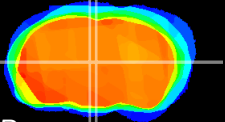

Coronal

Sagittal-R

Sagittal-L

ViBrism: CX15732
Horizontal

MD