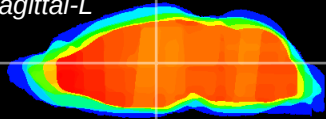

Coronal

Sagittal-R

Sagittal-L

ViBrism: CX15732
Horizontal

MD