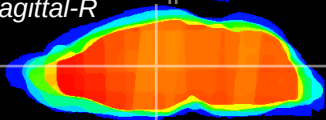

Coronal

Sagittal-R

Sagittal-L

ViBrism: CX15732
Horizontal

MD