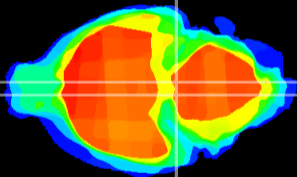

Coronal

Sagittal-R

Sagittal-L

ViBrism: CX15732
Horizontal

Pn