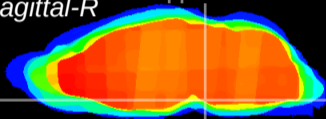

Coronal

Sagittal-R

Sagittal-L

ViBrism: CX15732
Horizontal

Pn