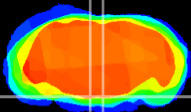

Coronal

Sagittal-R

Sagittal-L

ViBrism: CX15732
Horizontal

Pn