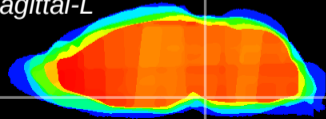

Coronal

Sagittal-R

Sagittal-L

ViBrism: CX15732
Horizontal

Pn