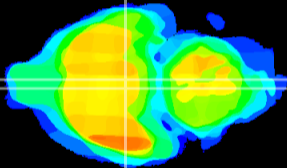

Coronal

Sagittal-R

Sagittal-L

ViBrism: CX15734
Horizontal

VMH