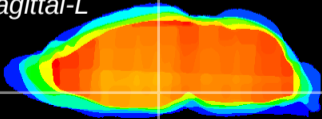

Coronal

Sagittal-R

Sagittal-L

ViBrism: CX15741
Horizontal

DM