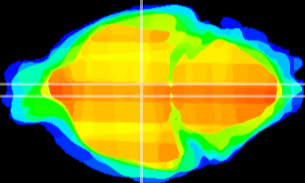

Coronal

Sagittal-R

Sagittal-L

ViBrism: CX15741
Horizontal

DM