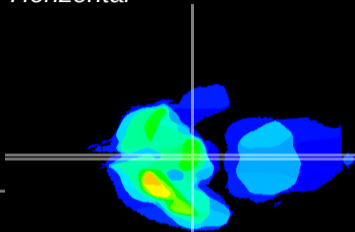

Coronal

Sagittal-R

Sagittal-L

ViBrism: CX15741
Horizontal

ME