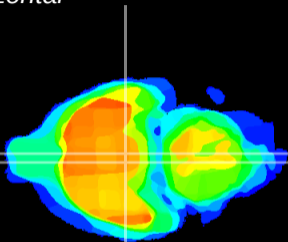

Coronal

Sagittal-R

Sagittal-L

ViBrism: CX15742
Horizontal

VMH