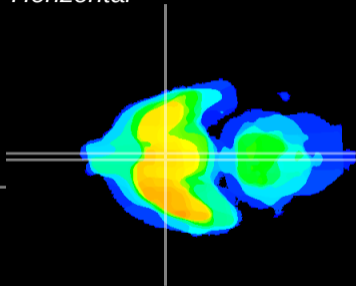

Coronal

Sagittal-R

Sagittal-L

ViBrism: CX15743
Horizontal

SCN