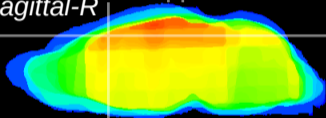

Coronal

Sagittal-R

Sagittal-L

ViBris: CX15745  
Horizontal

Cx motor