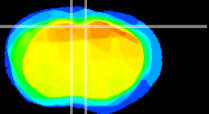

Coronal

Sagittal-R

Sagittal-L

ViBris: CX15745  
Horizontal

Cx motor