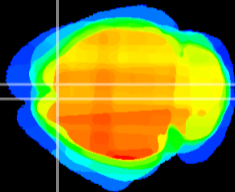

Coronal

Sagittal-R

Sagittal-L

ViBris: CX15745  
Horizontal

Cx motor