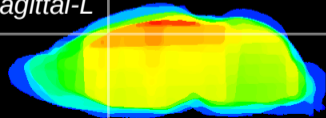

Coronal

Sagittal-R

Sagittal-L

ViBris: CX15745  
Horizontal

Cx motor