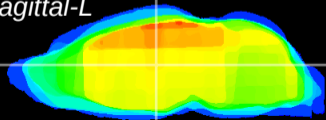

Coronal

Sagittal-R

Sagittal-L

ViBrism: CX15745
Horizontal

MD