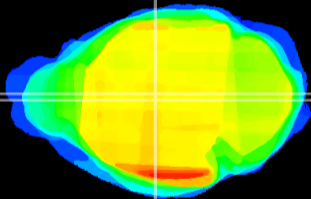

Coronal

Sagittal-R

Sagittal-L

ViBrism: CX15745
Horizontal

MD