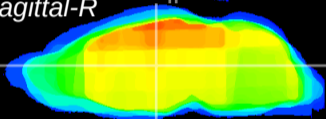

Coronal

Sagittal-R

Sagittal-L

ViBrism: CX15745
Horizontal

MD