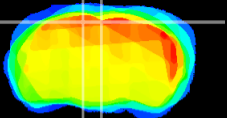

Coronal

Sagittal-R

Sagittal-L

ViBrism: CX15745
Horizontal

RS