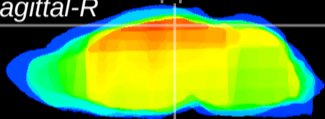

Coronal

Sagittal-R

Sagittal-L

ViBrism: CX15745
Horizontal

RS