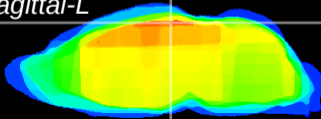

Coronal

Sagittal-R

Sagittal-L

ViBrism: CX15745
Horizontal

RS