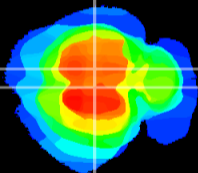

Coronal

Sagittal-R

Sagittal-L

ViBrism: CX15745
Horizontal

RS