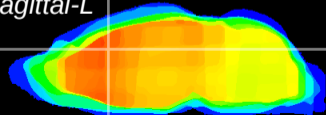

Coronal

Sagittal-R

Sagittal-L

ViBrisM: CX15750  
Horizontal

Cx cingulate